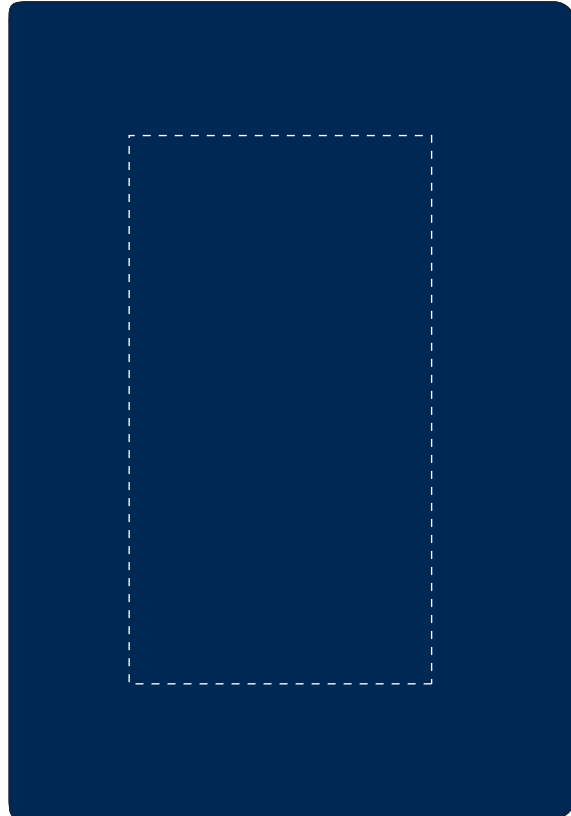

Your Ref:	Quantity:	Product Code: QS1000
Our Ref:	Version: 1	Product Colour: NAVY BLUE

PRINTING CONCERNS:**PRODUCT INFO: DUE TO THE NATURE OF THE PRODUCT THE PRINT POSITION MAY VARY BY 2 - 3 MM**

We stock this item in the following colours

**PANTONE REFERENCE(S)**

● Debossing / Foil Blocking

ARTWORK SCALE 50%

- CENTRED TO PRINT AREA
- CENTRED TO NOTEBOOK

Product Image for visualisation
- colours may vary

The dashed line is to demonstrate print area and will not appear on your printed item

To proceed, please approve visual via the online system.

ARTWORK SCALE 100%

Max print area: 80mm x 145mm